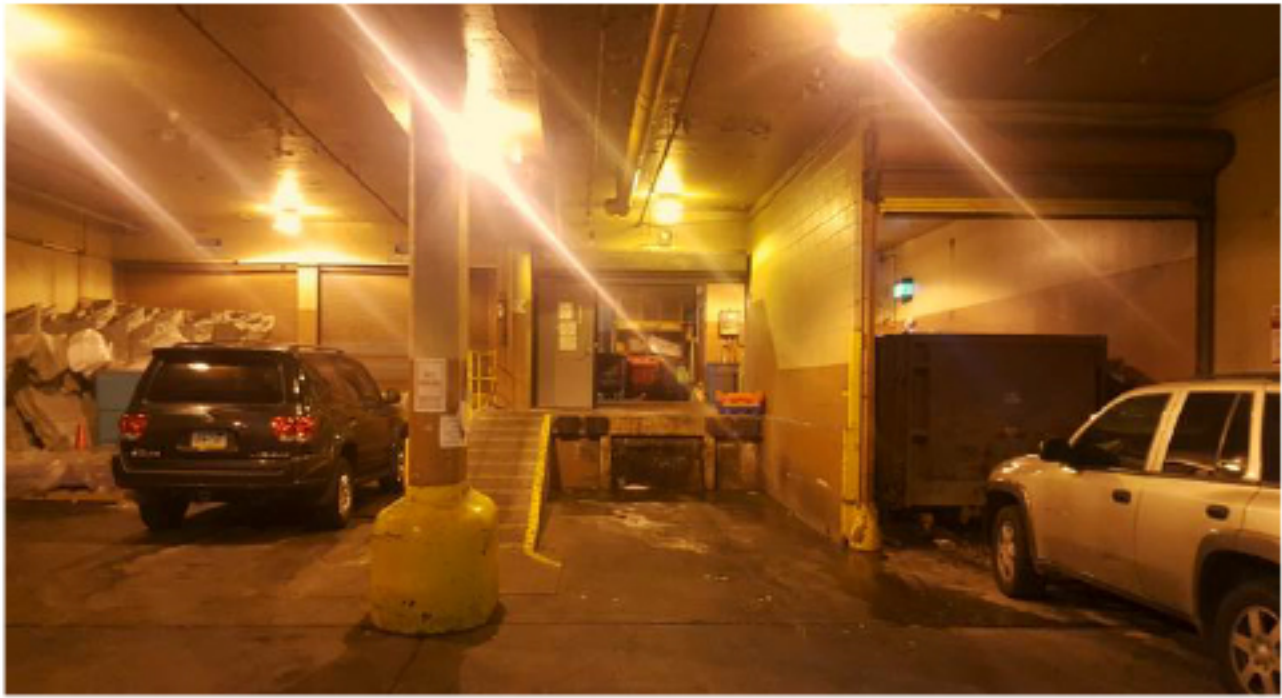

**Below is how to locate the Wyndham Grand Loading Dock.**

- To arrive to the loading dock it is located on Fort Duquesne Boulevard. See Map Below.
- You will drive past the entrance of the hotel which is located 600 Commonwealth place.
- Come to a stop sign.
- Turn right at stop sign on Ft. Duquesne Boulevard.
- Note the map; just past Gateway Condo's there is a Driveway/Entrance to Gateway parking garage and the Hotel Loading Dock.

**The largest vehicle that can come down the ramp and enter underground where the Gateway parking garage and Wyndham Loading dock is located is a 10' box truck. All vehicles larger than that size will have to unload from the street.**

**The below picture is taken from the bottom of the ramp and is facing up towards the street so you can view the ramp/driveway coming underground.**

**Please be mindful not block the ramp. As there are 2 active parking garages with vehicles coming in and out.**