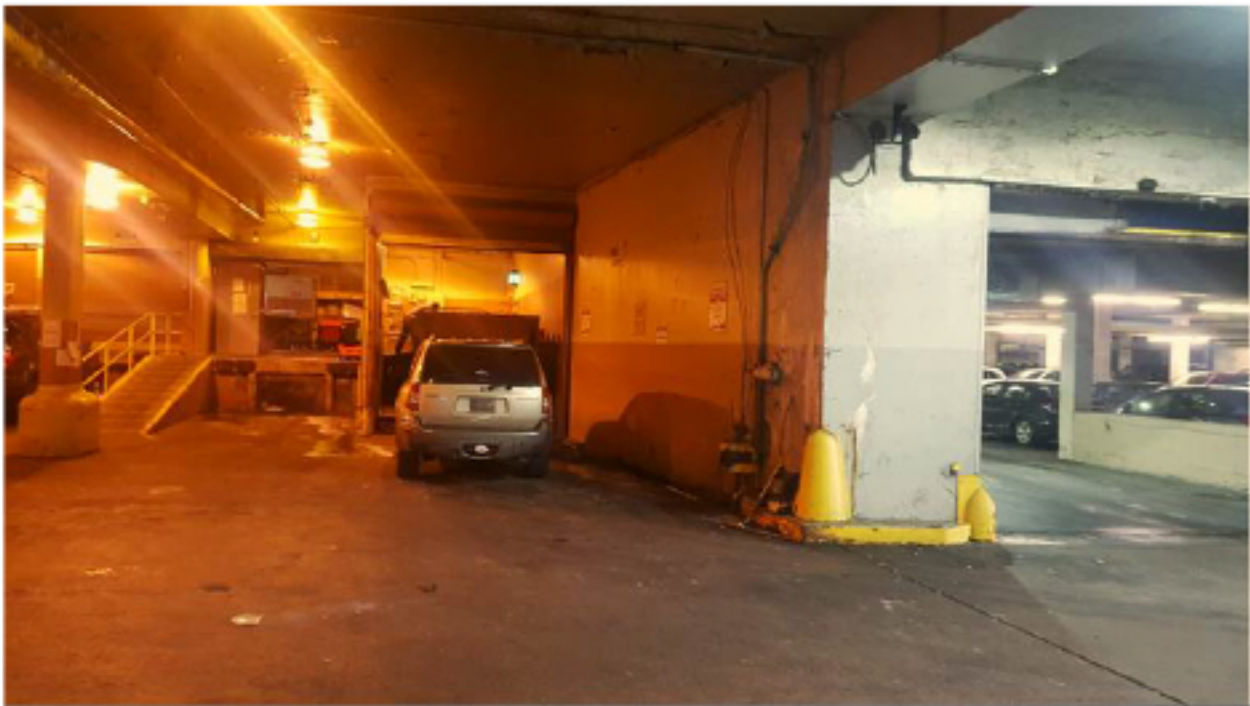

**Below is how to locate the Wyndham Grand Loading Dock.**

- To arrive to the loading dock it is located on Fort Duquesne Boulevard. See Map Below.
- You will drive past the entrance of the hotel which is located 600 Commonwealth place.
- Come to a stop sign.
- Turn right at stop sign on Ft. Duquesne Boulevard.
- Note the map; just past Gateway Condo's there is a Driveway/Entrance to Gateway parking garage and the Hotel Loading Dock.

**The largest vehicle that can come down the ramp and enter underground where the Gateway parking garage and Wyndham Loading dock is located is a 10' box truck. All vehicles larger than that size will have to unload from the street.**

**The below picture is taken from the bottom of the ramp and is facing up towards the street so you can view the ramp/driveway coming underground.**

**Please be mindful not block the ramp. As there are 2 active parking garages with vehicles coming in and out.**